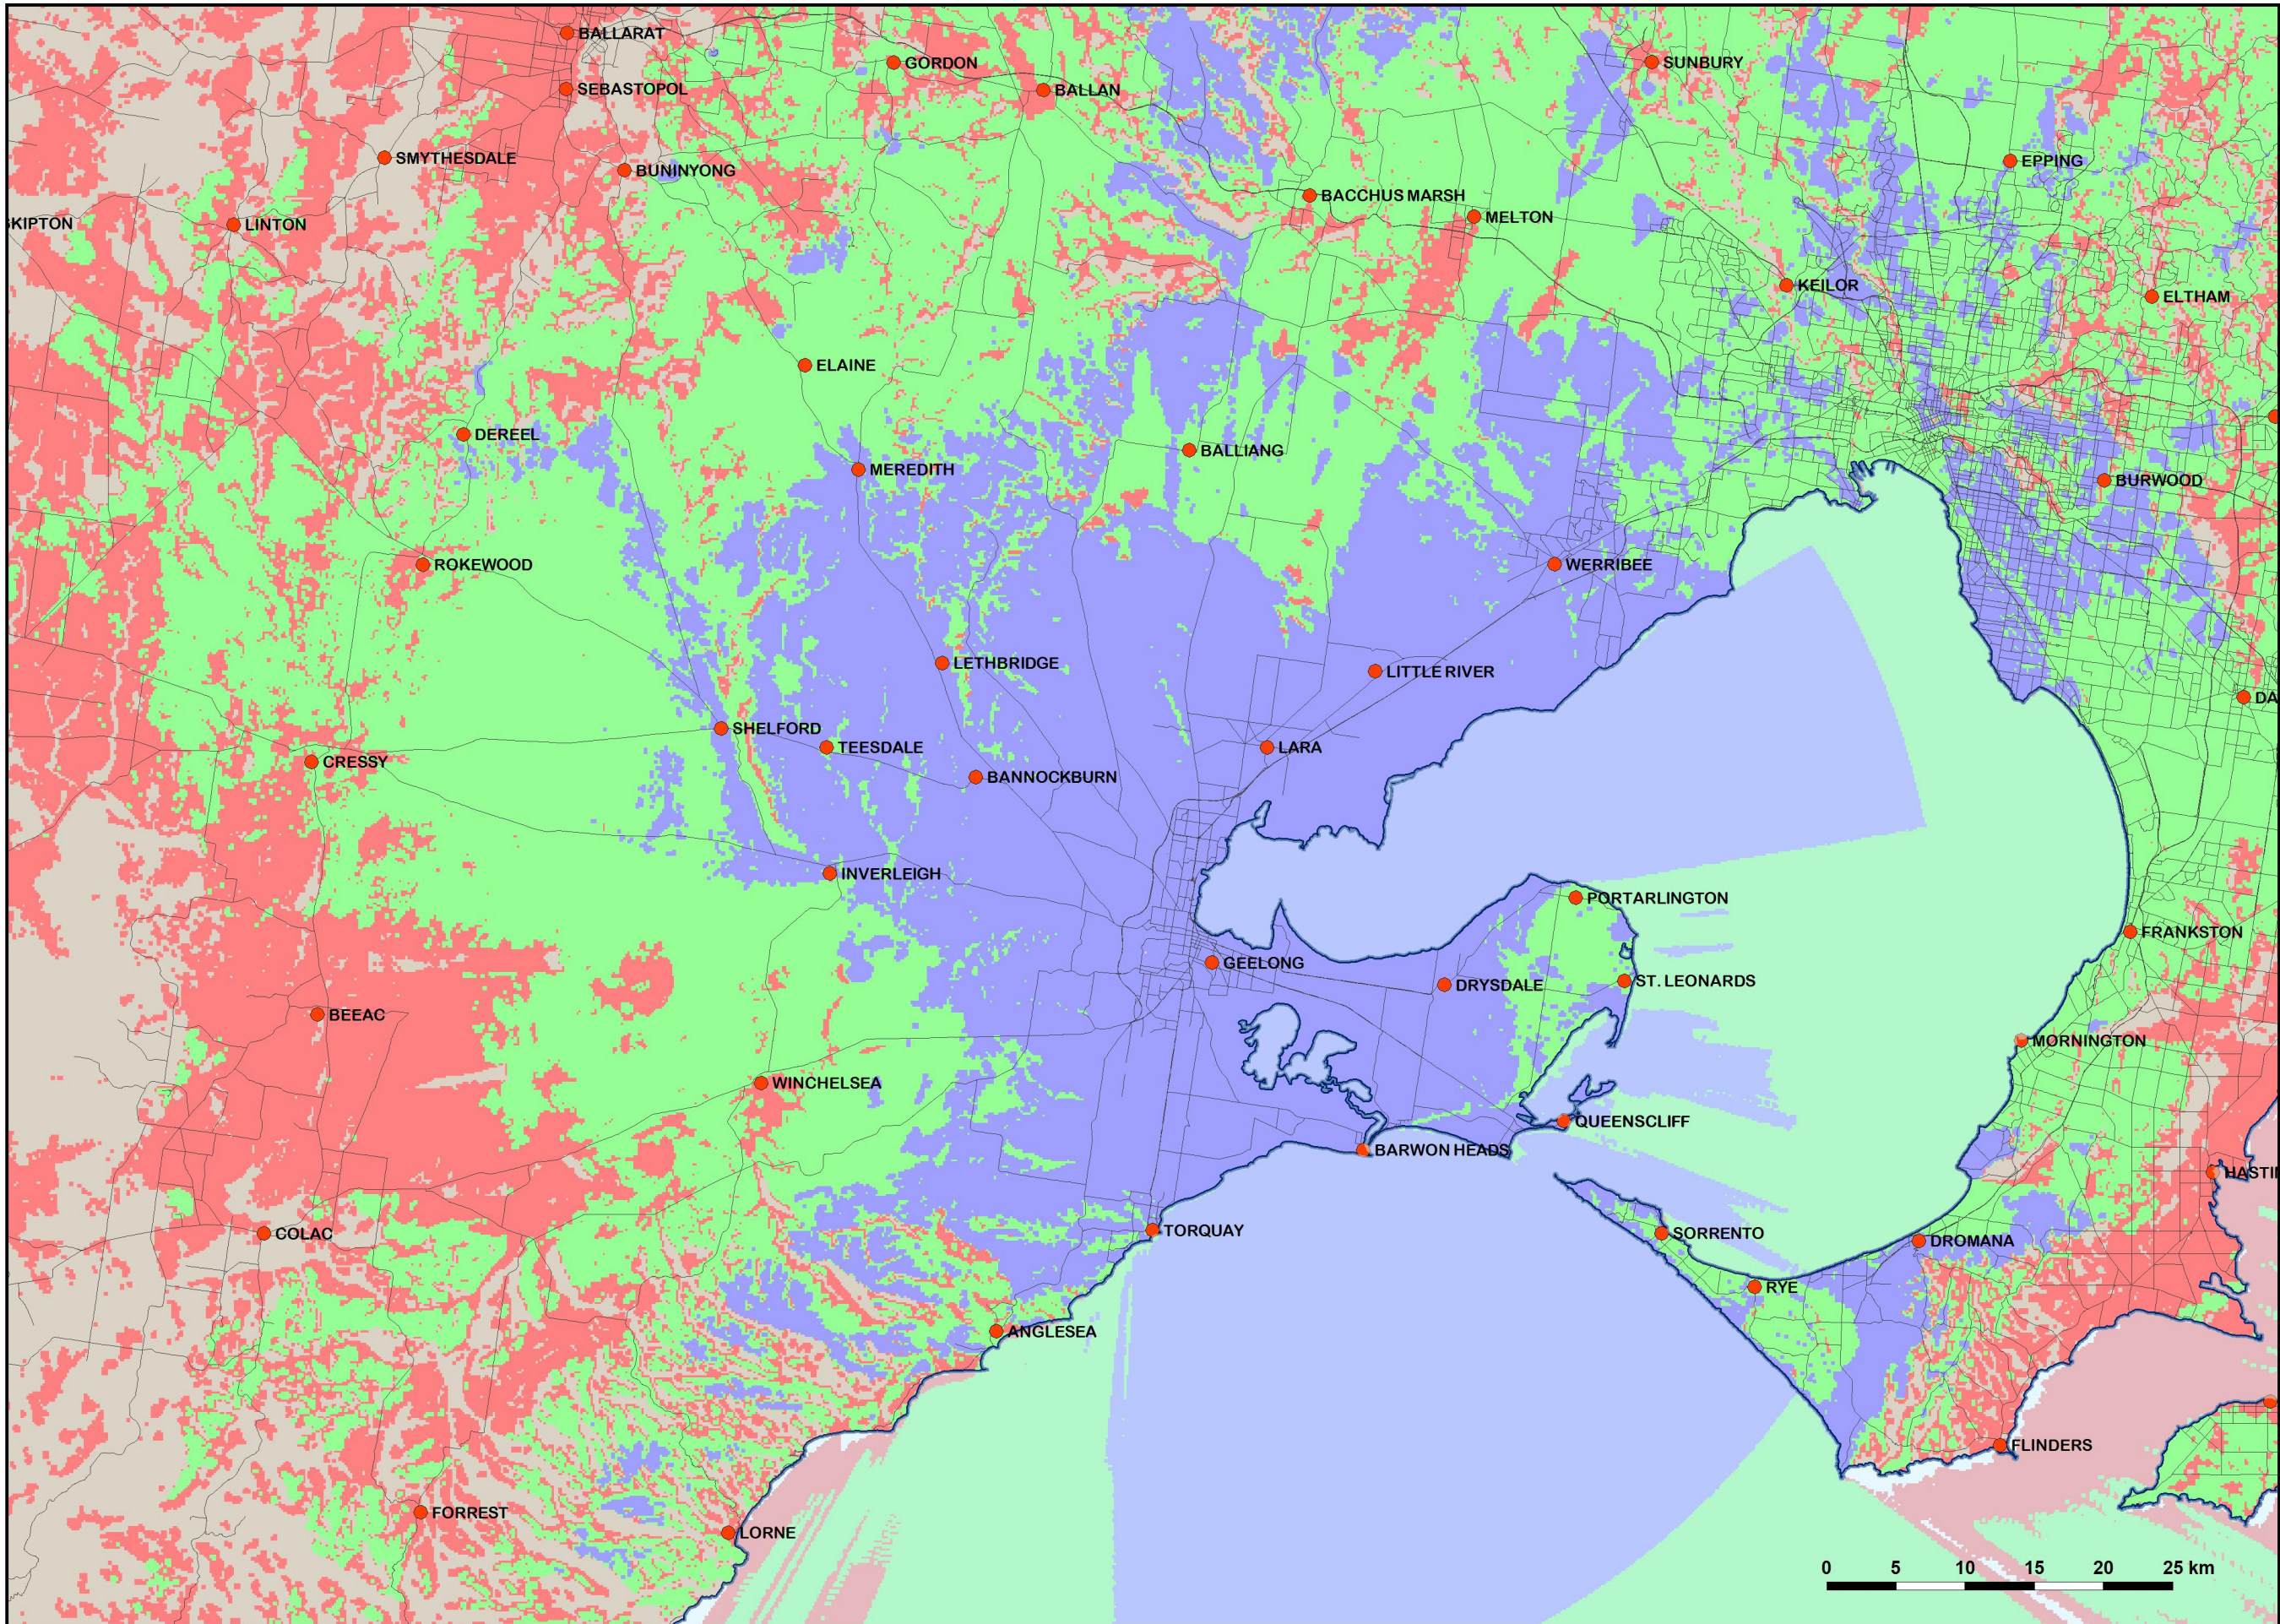

GEELONG AMATEUR RADIO CLUB

VK3RGC Montpellier 2m Repeater Coverage

SIGNAL LEVELS

Blue: > -81dbm

Green: -101 to -81dbm

Pink: -116 to -101dbm

Produced by
VK3TU Geelong
on 10/17/2011

This map has been
created using
RADIOMOBILE by
Roger Coude, VE2DBE
and the DSE Geospatial
Resources Library.

NOT FOR NAVIGATION

Coordinate System: VICGRID94
Map Centre X: 2439982m
Map Centre Y: 2380281m